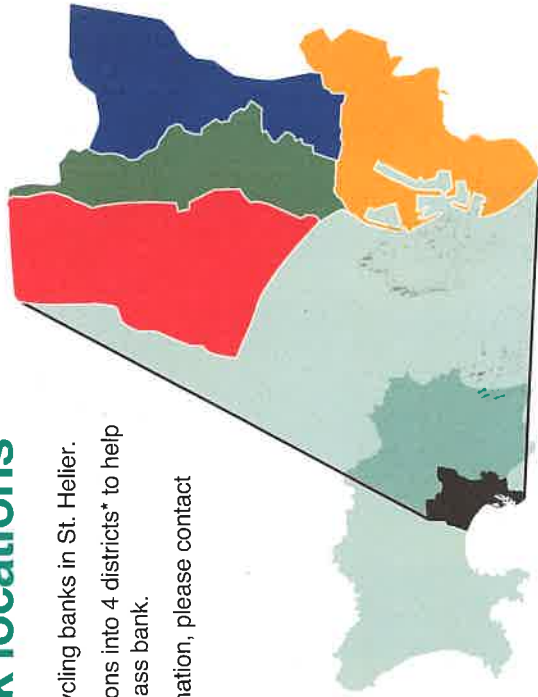

Parish of St Helier bottle bank locations

There are 52 glass recycling banks in St. Helier. We have split the locations into 4 districts* to help you find your nearest glass bank.

If you need more information, please contact the Parish of St. Helier:

(01534) 811708
msd@posh.gov.je

- District 1
- District 2
- District 3
- District 4

*the districts are the same as the voting districts.

District 1

Esplanade	Car Park opposite The Waterfront
La Route du Port Elizabeth	Back of Aqua Splash
South Hill Playground	Back of Planning Office
South Hill	Opposite South Hill Boxing Gym
Mount Bingham	Car Park near T.A. Centre
Green Street	Bottom end near High Rise Flats
Green Street	Cemetery Entrance
La Route Du Fort	Car Park entrance Cleveland Road
Regent Road	Top of steps from Snow Hill
Chapel Lane	Next to car park
Mont Millais	Entrance to Orchid Court
Mont Pinel	Half way along
Cleveland Ave	Back of Ommaroo Hotel
Clanmont Road	Opposite top of College Hill
Ann Place	Corner of Ann Street
Keith Baal Gardens	Columberie on the left towards town
Little Don Road	Opposite Howard Davis Road

District 3

West Mount Road	Bottom end opposite Alexandra Flats
Old St John's Road	Back of West Mount Flats
People's Park	Opposite Victoria Park
Elizabeth Place	Side of Maison La Pappe
Clare Street	Aquila Road end
Columbus Street	Half way down left hand side
Roussel Street	Side of the Ambulance Station
Queen's Avenue	On the right hand side
Queen's Road	Pet Cabin Lane
Pen-Y-Craig Avenue	Top near the U-Bend
La Pouquelaye	Richmond Road at bottom on the left
La Grande Route De St Jean	POSH depot entrance